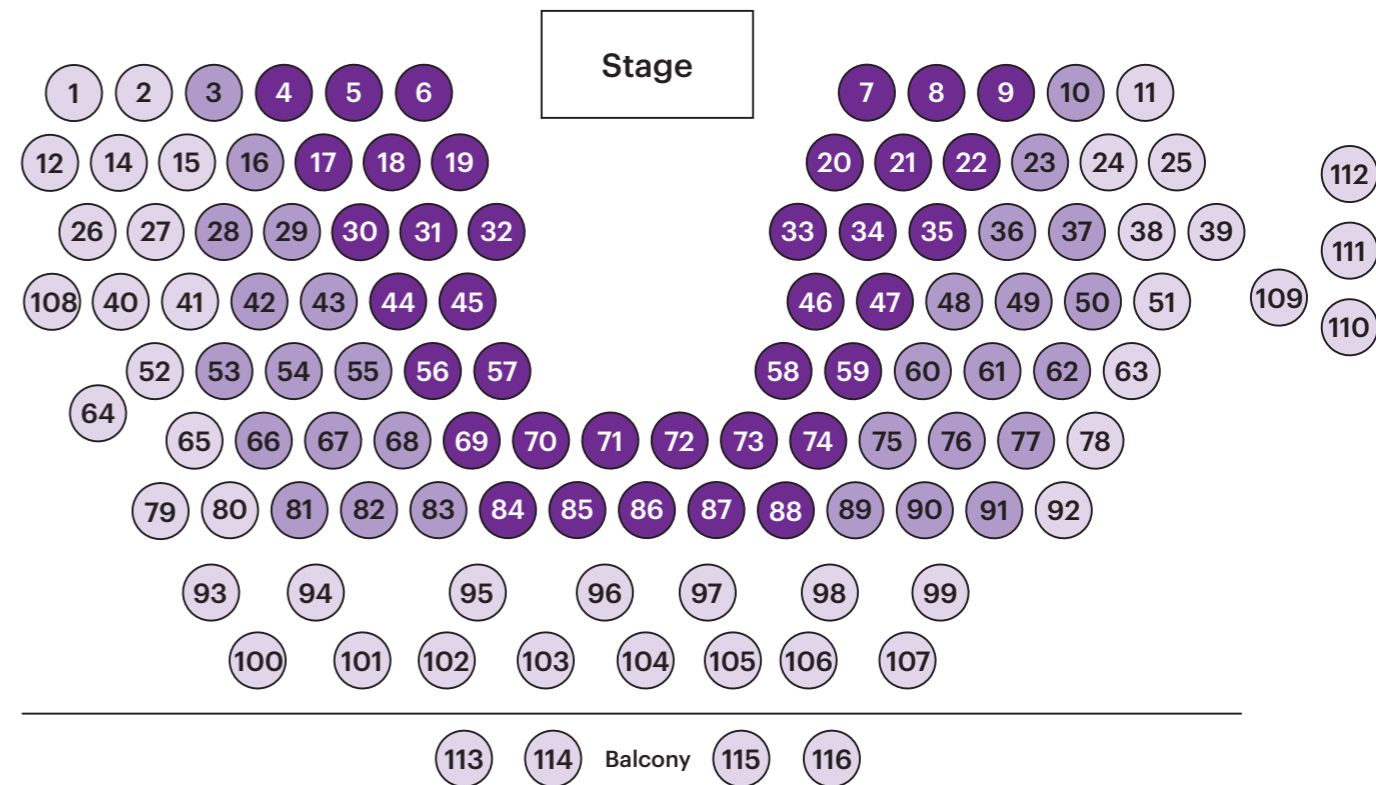

ABOUT THE JUDGING SYSTEM

The FX International Interior Design Awards are open to architects, designers, clients, and suppliers to interior design projects or products completed or launched between 20 July 2014 and 20 July 2016.

The judges are an independent panel of experts comprising engineers, clients, architects and designers to reflect our audience tonight. They have been invited on to the 2016 panel because of their experience, opinions, and commitment to design. Judges, and their companies, were not permitted to enter any categories.

Because of the large number of entries, and the integrity of the FX Awards, we use a transparent judging system in which each judge ranks their top six entries in each category.

With up to eight judges for each of the hotly contested categories, these placings are then scored and added together to confirm the shortlist, and the ultimate winner. The placings are based on criteria including originality, detailing and finish, fitness for purpose, and innovative materials and techniques.

Many thanks to all our judges, who gave up so much of their valuable time and brought their expertise and enthusiasm to the process. Sincere thanks also to Cherrill Scheer, who has acted in an advisory capacity as an unofficial chair of the judges.

Finalists All finalists will be sent their certificates by post on 8 December 2016

TABLE PLAN