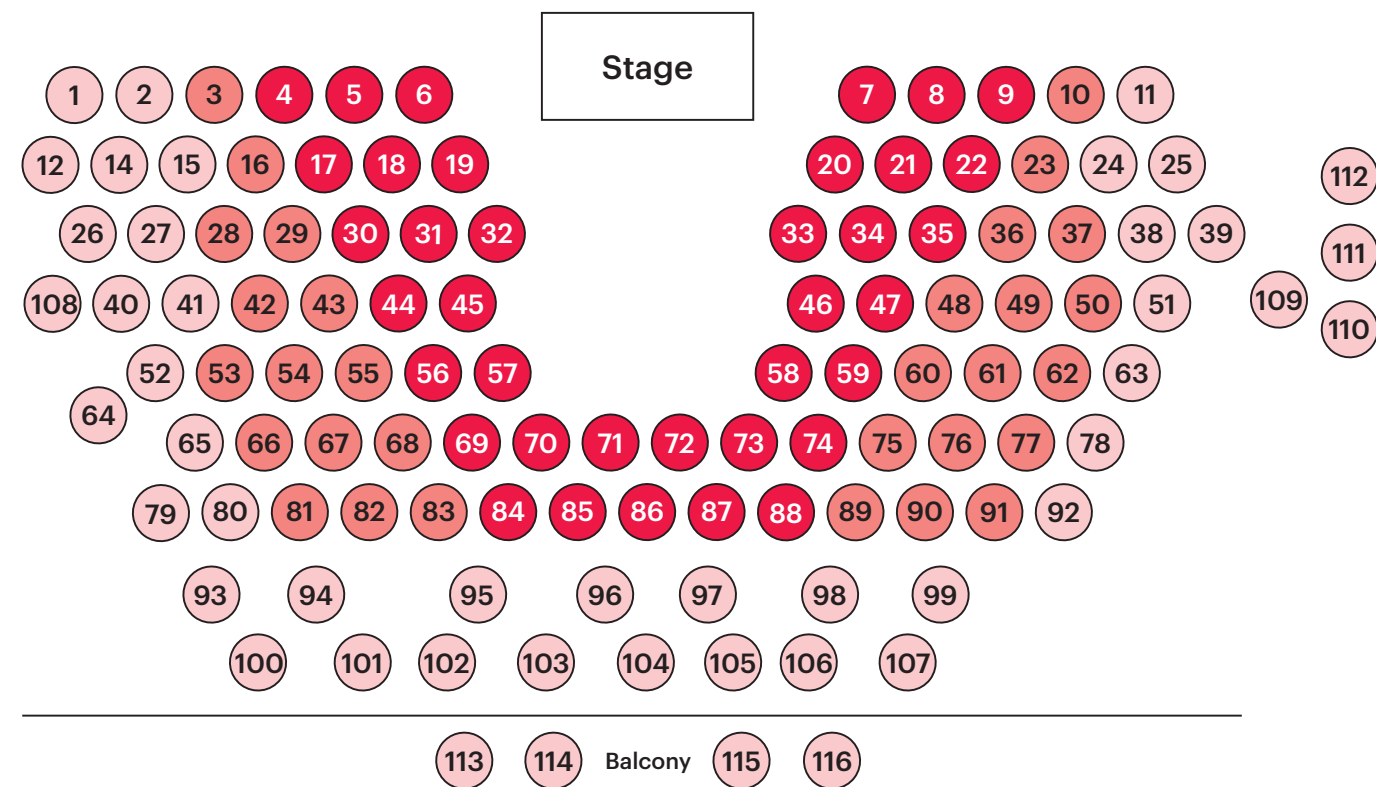

ABOUT THE JUDGING SYSTEM

The FX International Interior Design Awards are open to architects, designers, clients, and suppliers of interior design projects or products completed or launched between 20 July 2015 to 20 July 2017.

The judges sit on an independent panel of experts comprising engineers, clients, architects and designers to reflect our audience tonight. They have been invited on to the 2017 panel because of their experience, opinions, and commitment to design. Judges, and their companies, were not permitted to enter any categories.

Because of the large number of entries, and the integrity of the FX Awards, we use a transparent judging system in which each judge ranks their top six entries in each category.

With up to 10 judges for each of the hotly contested categories, these placings are then scored and added together to confirm the shortlist, and the ultimate winner. The placings are based on criteria that includes originality, detailing and finish, fitness for purpose, and innovative materials and techniques.

Many thanks to all our judges, who gave up so much of their valuable time and brought their expertise and enthusiasm to the process. Sincere thanks also to Cherrill Scheer, who has acted in an advisory capacity as an unofficial chair of the judges.

Finalists All finalists will be sent their certificates by post on 10 December 2017

Table plan