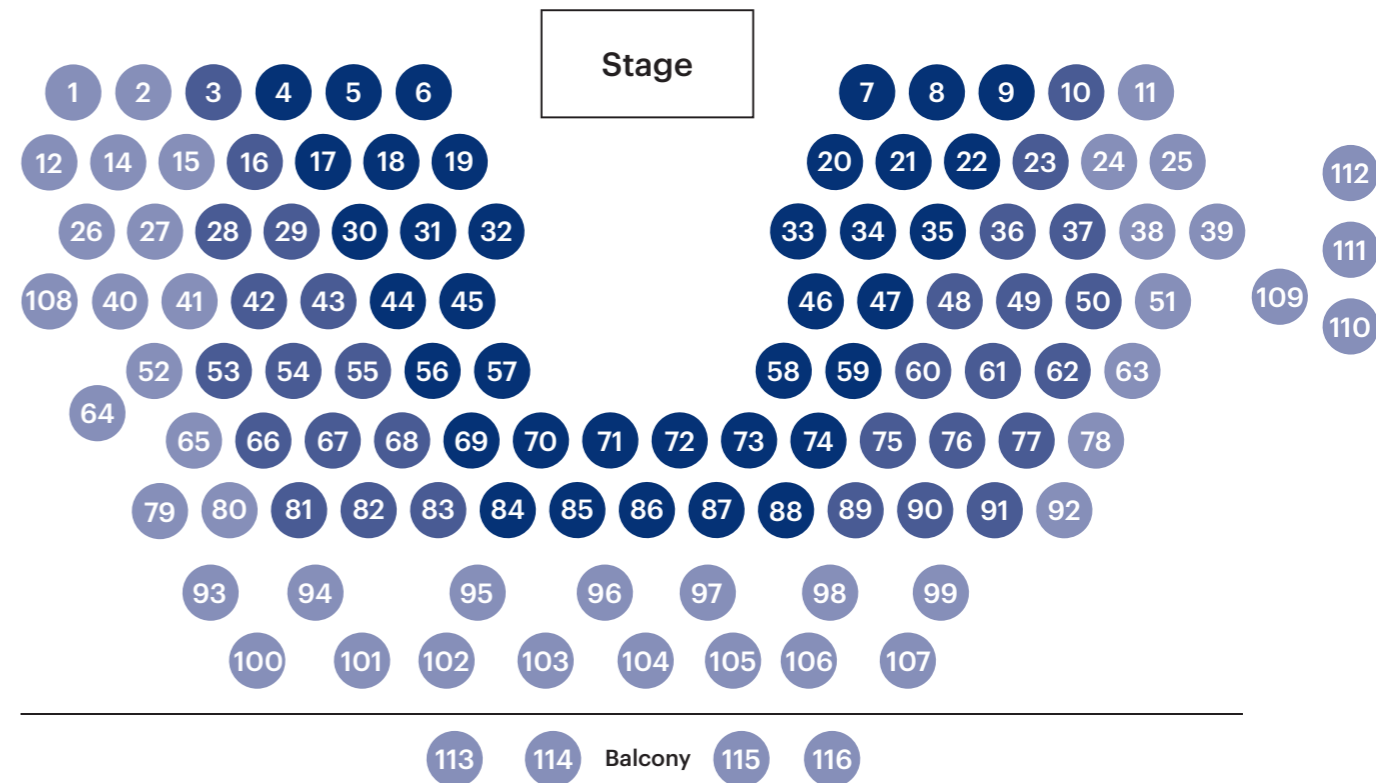

Finalists All finalists will be sent their certificates by post on 10 December 2018

TABLE PLAN

TABLE / COMPANY

1	Sketch Studios	16	KSS	45	Armourcoat	74	Tetris	101	Haworth Tomkins
2	CP Hart	16	Solution	45	Sid Lee Architecture	75	IVC/Moduleo	101	Kendu In-Store Visual Solutions
3	Loughton Contracts	17	BW Interiors	46	Gensler	76	Radii Partitioning	101	MKV Design
4	BW Interiors	18	Atrium	47	Mosa	77	Celtic Contractors	102	Unilin Panels
5	Caesarstone UK	18	Speirs + Major	48	James Latham	78	Overbury	103	Met Studio
5	Ercol Furniture	19	Od Group	49	Willmott Dixon Interiors	79	Interface	104	Altro
5	Studio O+A	20	nora flooring systems	50	Armstrong Ceilings	80	Established & Sons	104	Morgan Contract Furniture
5	Wish	21	Milliken	51	Overbury	80	New World Development Company	105	Thirdway Interiors
6	Casala	22	Milliken	52	Morgan Lovell	80	The Furniture Practice	106	Thirdway Contracts
7	Jackdaw Studio	23	Humanscale	53	Morgan Lovell	81	FX - Joe Maughan	107	M.Moser Associates
7	Piercy & Company	24	MCM Architecture	54	Bene	81	Studio Dewberry	108	acrylicize
7	Squire & Partners	25	Peldon Rose	55	Dornbracht UK	81	Wong Logan Architects	109	Square Metre
8	AD Architecture	26	Tarkett	56	Spacelab	82	Theresa - VIP Tables	110	BDP
8	Archer Humphryes Architects	27	Tarkett	57	Aedas Interiors	83	Informare	110	Fabritrak
8	Chapman Taylor	28	Chroma	57	Casson Mann	83	Theresa - VIP Tables	110	New World Development Company
8	CUN Design	29	Overbury	57	Ecosense Lighting	84	Theresa - VIP Tables	110	Rapt Studio
8	Jestico + Whiles	30	Atrium	57	Neoklasika	85	8build	110	Tanseisha
9	Stanway Interiors	31	Showcase Interiors	57	Rainbow Design	86	Future Designs	110	work.place.create
10	Beck Interiors	32	Showcase Interiors	58	Kohler	87	Bisley	111	Checkland Kindleysides
10	Collins Construction	33	nora flooring systems	59	Kohler	88	Specialist Joinery Group	111	RunTech
10	Moment Factory	34	Mustard Jobs	60	Shaw Europe	89	Kvadrat	111	Studio Hemal Patel
10	Planet Contracting	35	Surface Design Show	61	Ergonom	90	Kvadrat	112	Farrell Bros (Ardee)
11	Beck Interiors	36	QOB Interiors	62	Armstrong Ceilings	91	FX/Compelo	113	JBH Soft Furnishings
11	Deidre Dyson	37	Parkeray	63	Overbury	92	Karndean Designflooring	114	FX - Joe Woolerton
11	Fritz Hansen	38	JaK consultancy	64	Spacecraft	93	ISG	115	Franchi
11	Tidtang Studio	38	Optima Contracting	65	Paragon	94	ISG	115	George Cleverly
12	Como interiors	38	Orangebox	66	TMJ Interiors	95	Spacelab	115	Hawkins\Brown
14	Brita Vivreau	39	RSE Building Services	67	Rock Townsend	96	Forbo	115	Mindseye Lighting
14	Forum Events	40	Tarkett	68	Theresa - VIP Tables	97	Formation Lighting	115	Thorpes Joinery
14	Ian Ritchie Architects	41	Tarkett	69	Theresa - VIP Tables	98	Custom Crafted	116	FX - Alistair FitzPatrick
14	Minotti London	42	Bene	70	Interface	99	International Office Concepts		
14	Reade Signs	43	Dornbracht UK	71	Interface	100	Lom Architecture & Design		
15	Egger	44	Moduylss	72	Duravit	101	Conran & Partners		
16	21Construction	45	Adidas AG	73	Ergonom	101	Day2 Interiors		